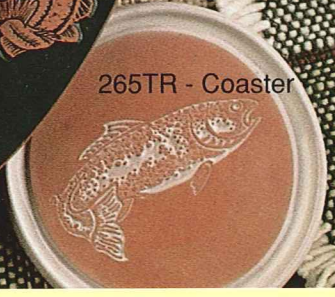

QLC1 - Quail Mug

SPHD - Chip-N-Dip

DRC1 - Deer Mug

265Q - Coaster

TKC1 - Turkey Mug

SPXL - Soup Bowl

SPP - Round Platter

SPF - Dinner Plate

SPG - Salad Plate

265TK - Coaster

TRC1 - Trout Mug

265TR - Coaster

SPORTSMAN COLLECTION

Microwaveable, Dishwasher safe and Ovenproof
Available in Bone/TC & Forest/TC
Handcrafted in the U.S.A.

FRANKOMA POTTERY